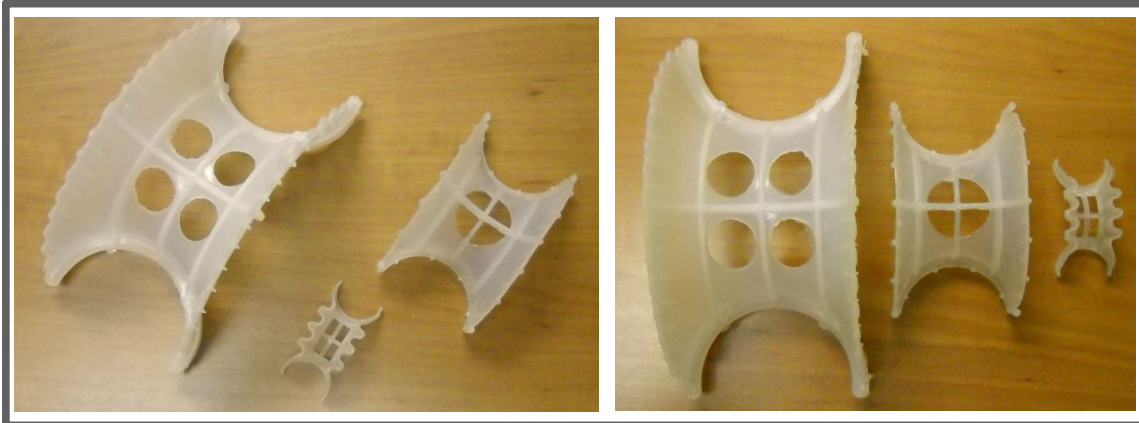

Saddles - Plastic

Traditional packing for multiple applications

Types:

'Super Torus' as in photos, Berl, Intalox

Plastic Resins:

Polypropylene, Polyethylene, PVDF, PVC, CPVC, ETFE, PFA

Glass Filled Polypropylene

Sizes	1" (25 mm)	2" (50 mm)	3" (75 mm)
-------	------------	------------	------------

Packaging:

5 and 10 ft³ boxes; Super Sacks (30 or 60 ft³)

For more information and design assistance, please contact us at: